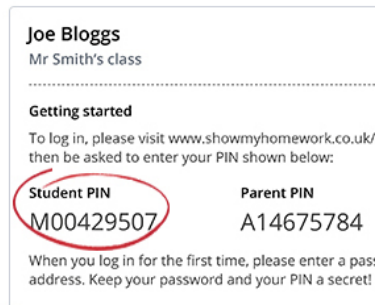

Welcome, please enter your PIN

Your PIN number can be found on a login letter you received. [PIN code doesn't work?](#)