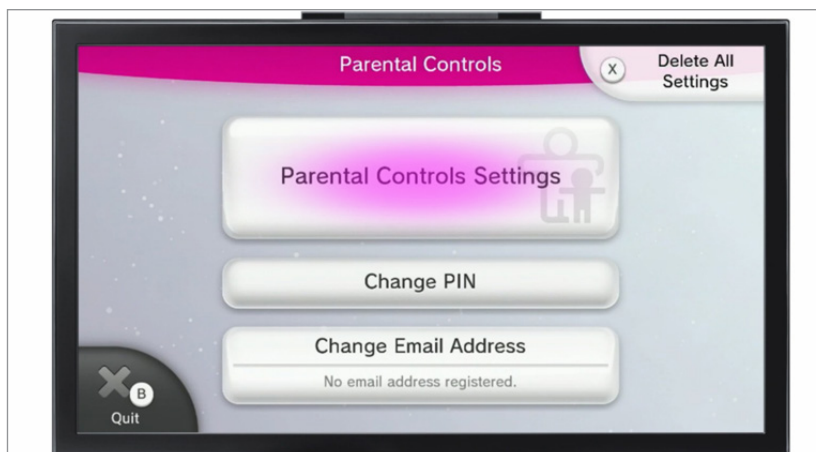

Nothing

Step-By-Step

- 1 With your console switched on select the 'Parental Controls' icon on the WiiU remote screen.

- 2 Create a 4-digit PIN code that will be used to make changes in the future.

- 3 Select 'Parental Controls Settings'.

- 4 Choose the gaming profile you wish to restrict, and then change the settings to suit your family needs.